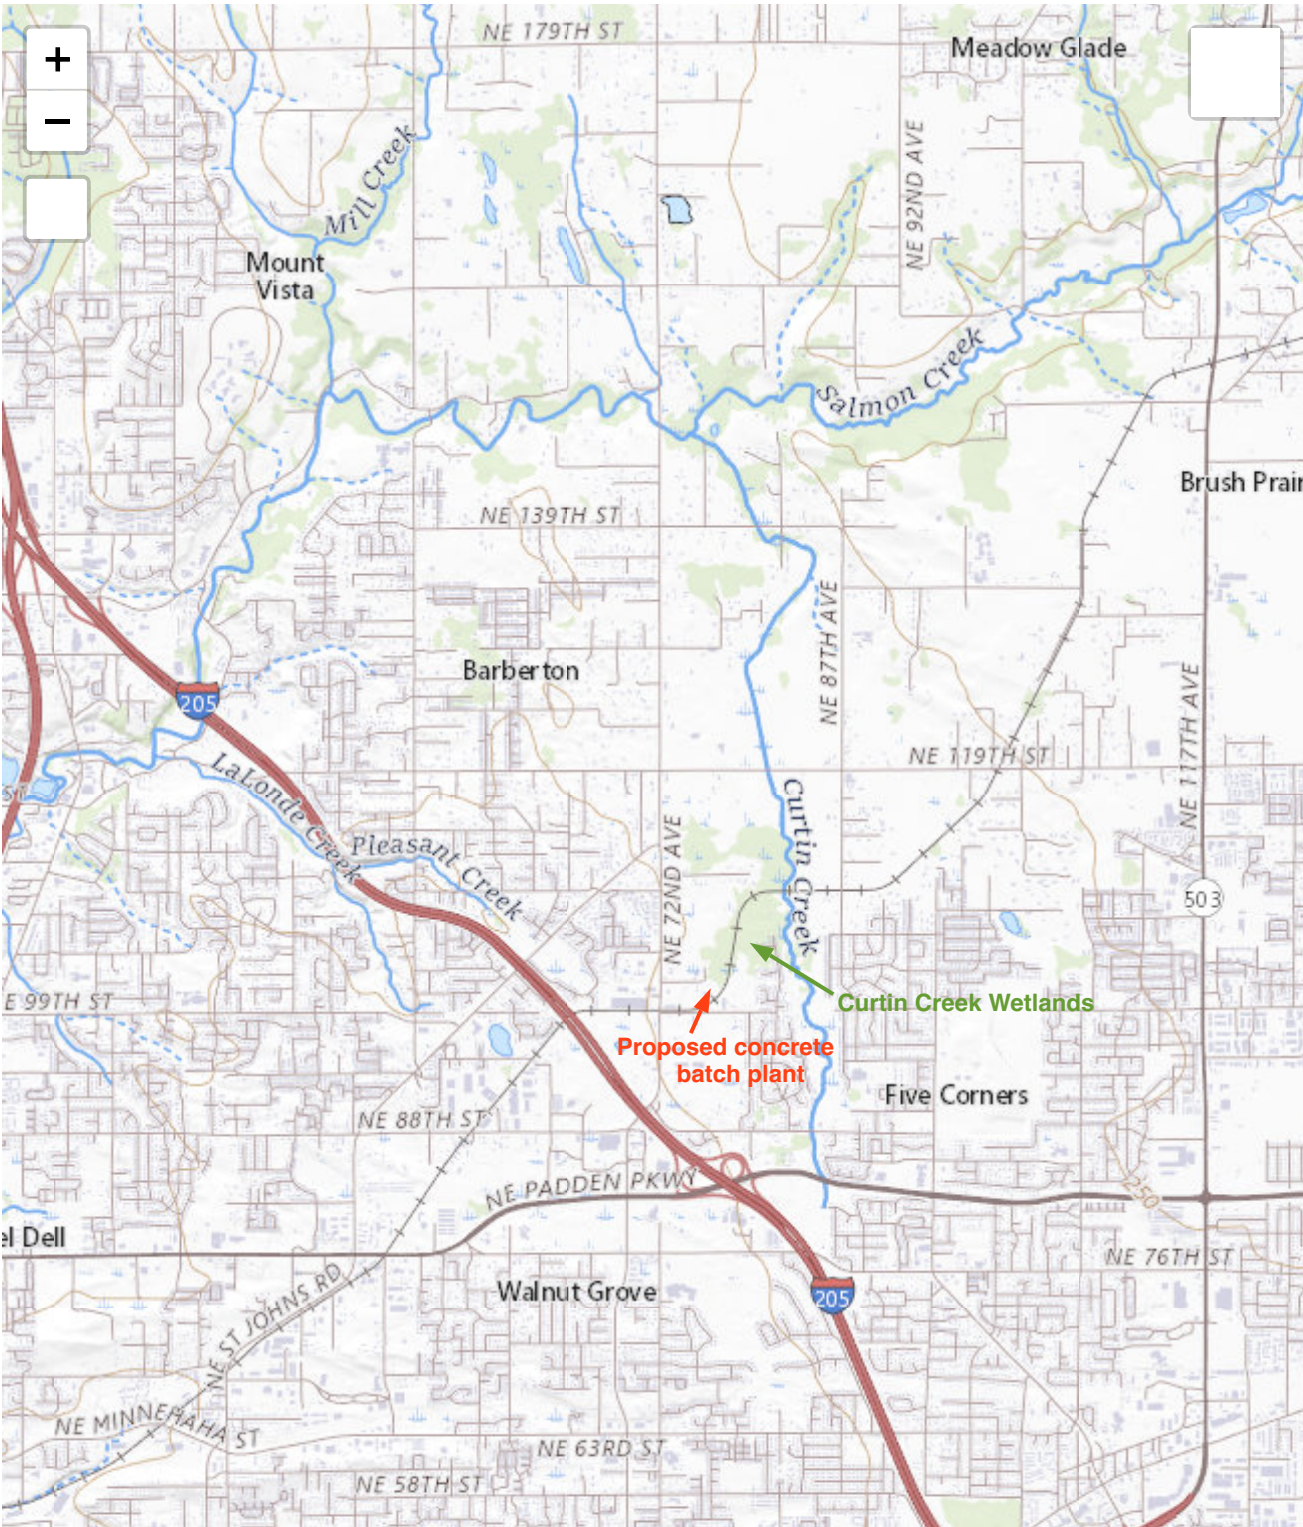

# Curtin Creek Topo Map in Clark County Washington

[Print this map](#)

Map provided by TopoZone.com